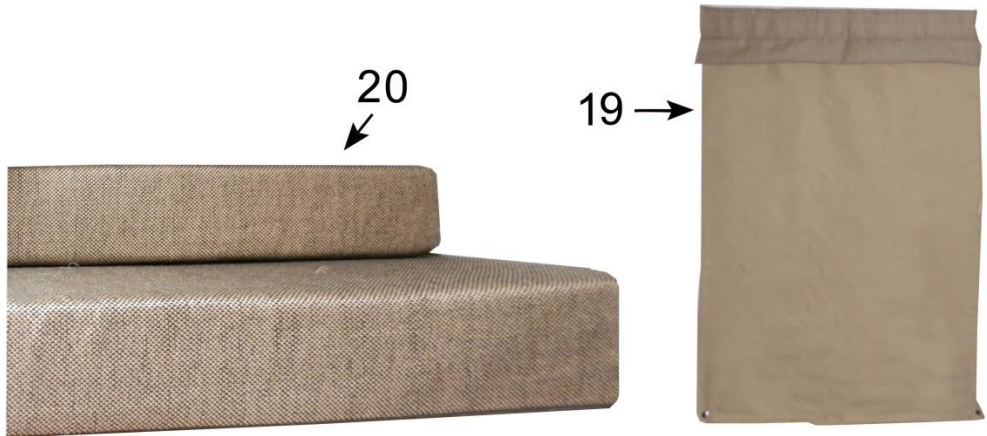

Interior & Electrical

Color patterns are subject to availability. Part numbers provided are for the 'Copper Black' cushion and 'Khaki' curtain.