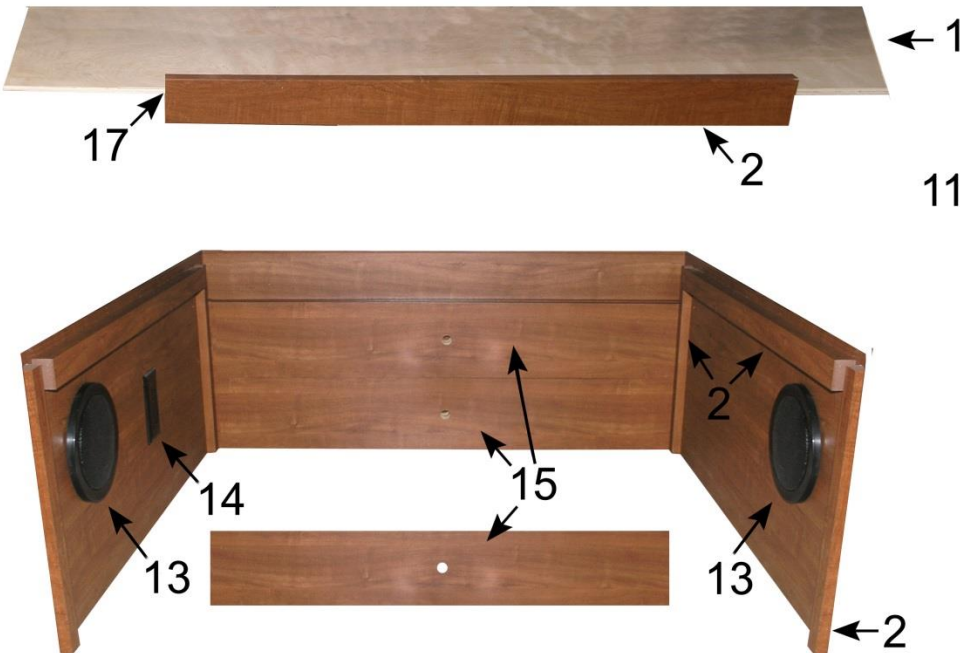

Interior & Electrical

Color patterns are subject to availability. Part numbers provided are for the 'Copper Black' cushion and 'Khaki' curtain.