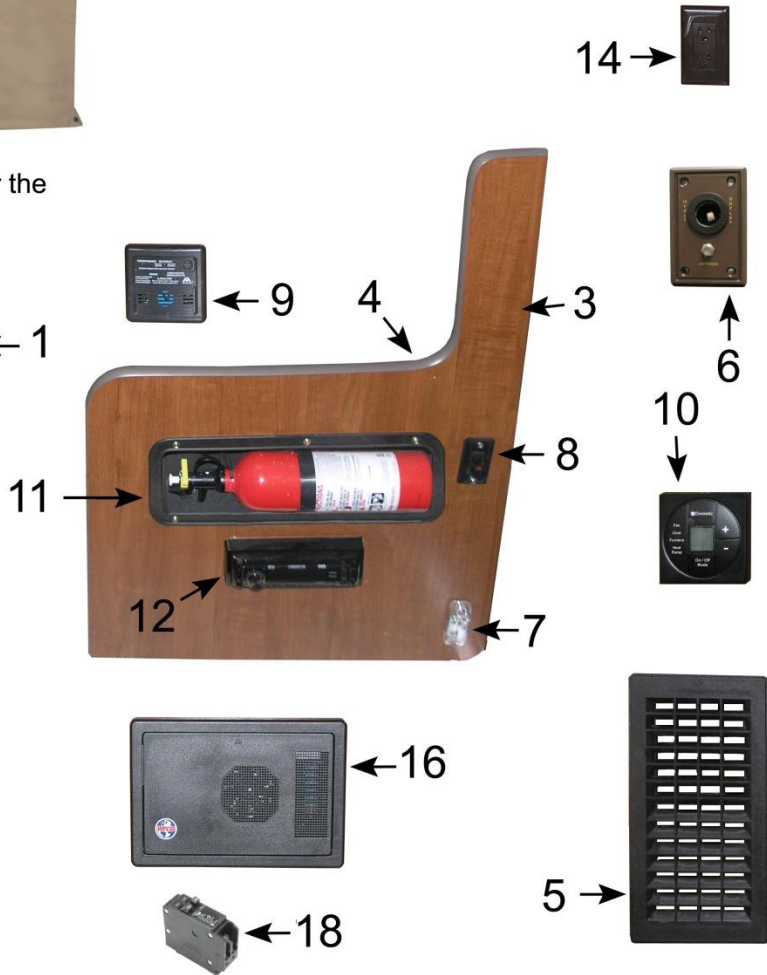

Interior & Electrical

Color patterns are subject to availability. Part numbers provided are for the 'Copper Black' cushion and 'Khaki' curtain.